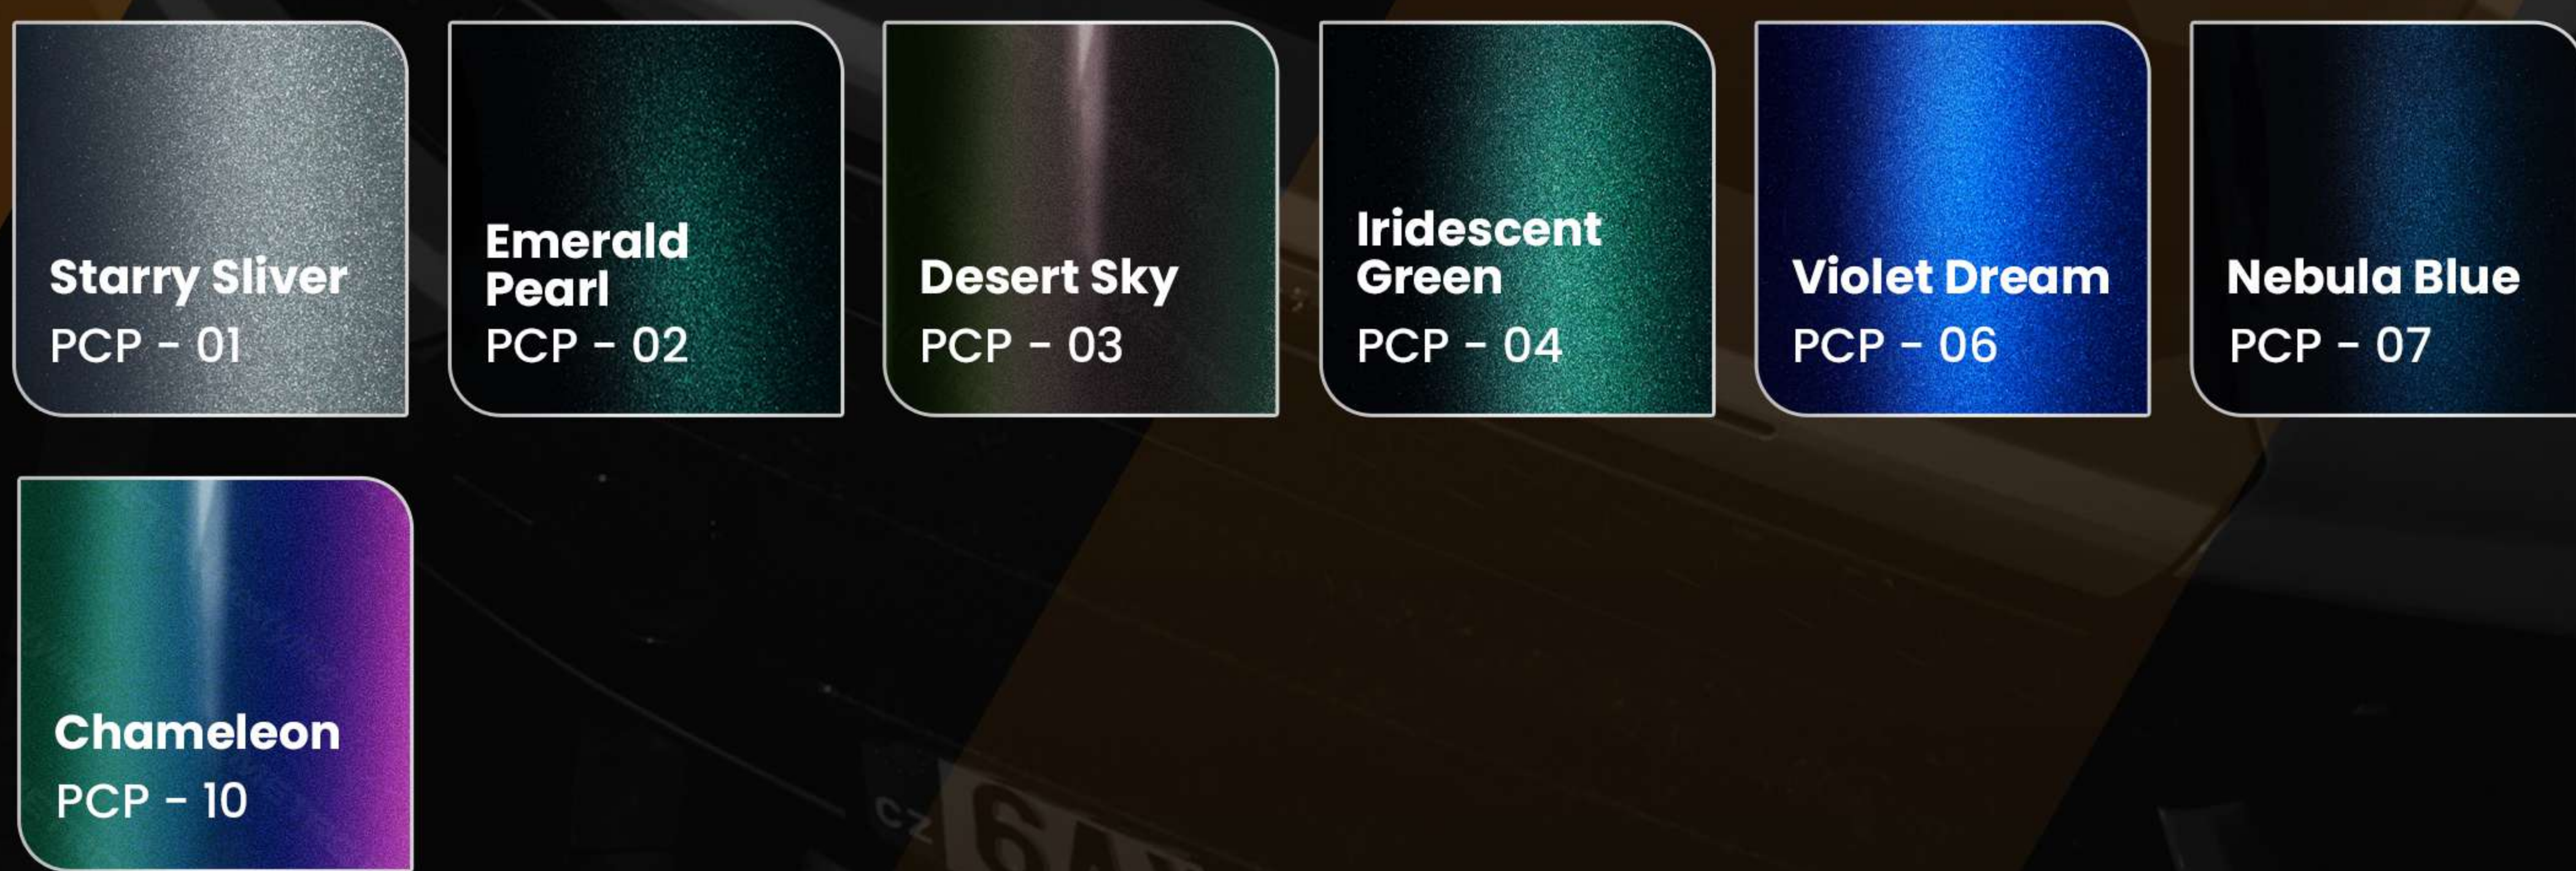

NANOLink USA

Precision in Protection

The Paint Job

Prismatic

31 Colors
Nanolink Color PPF